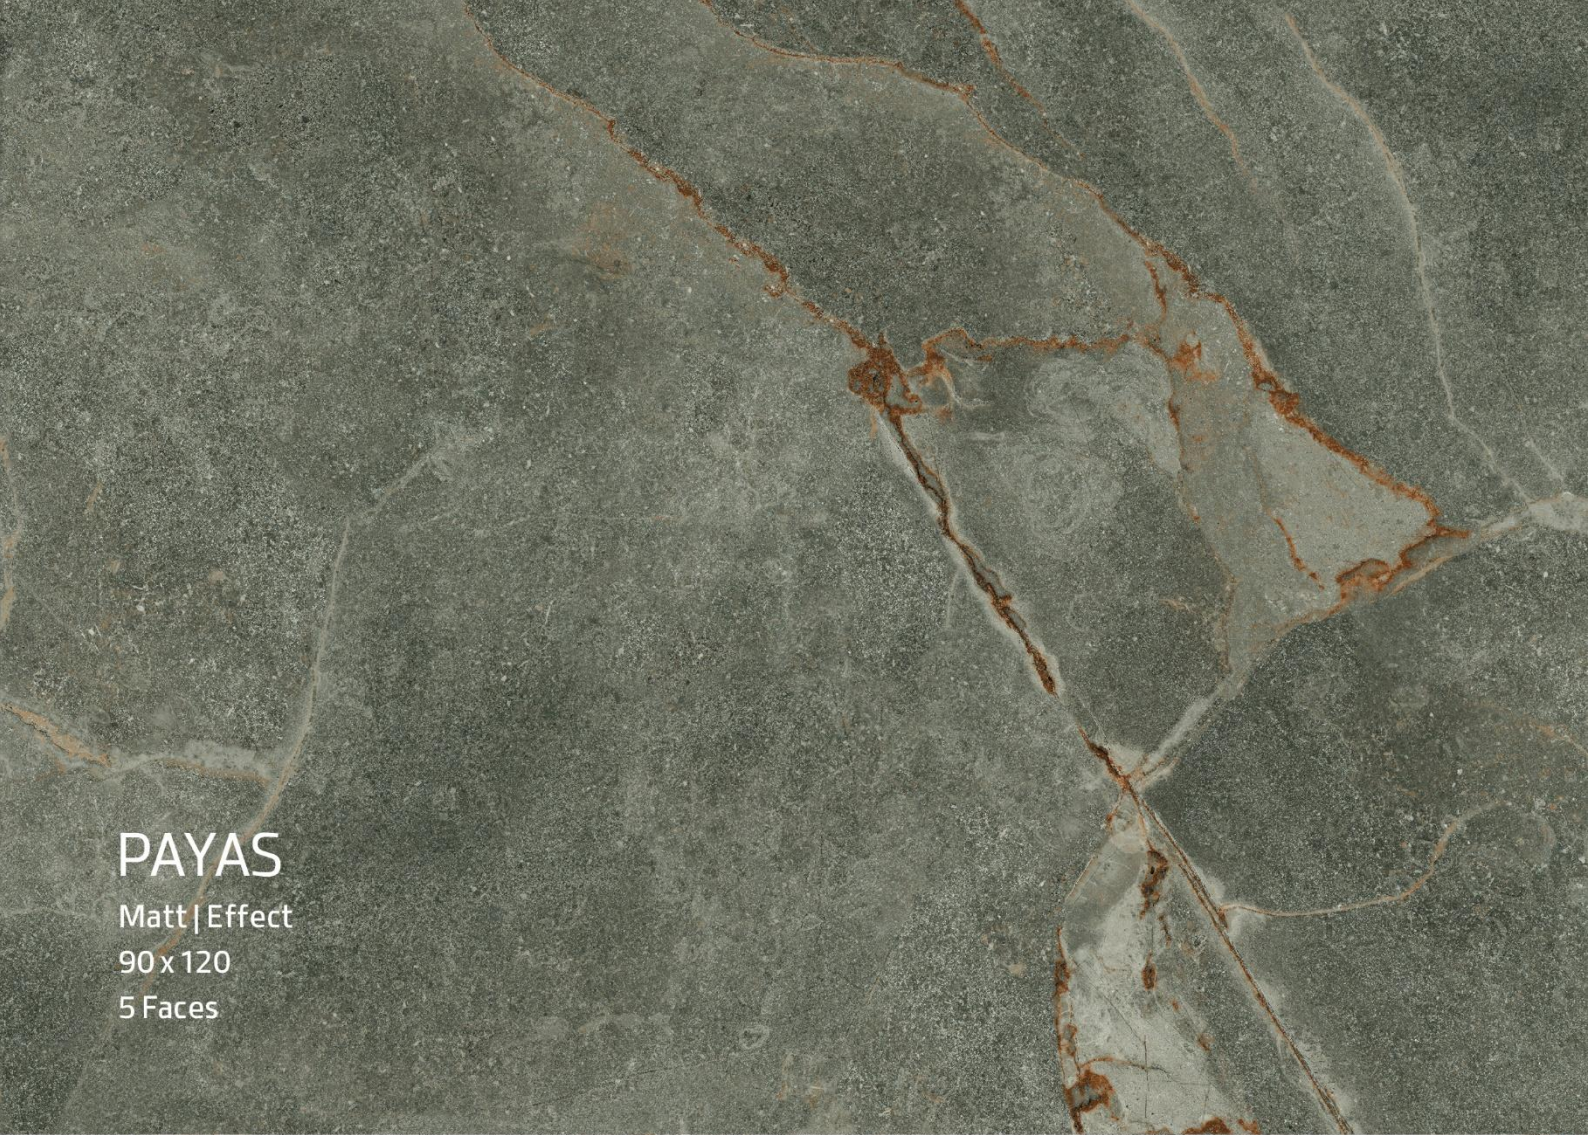

PAYAS

Matt | Effect
90 x 120
5 Faces