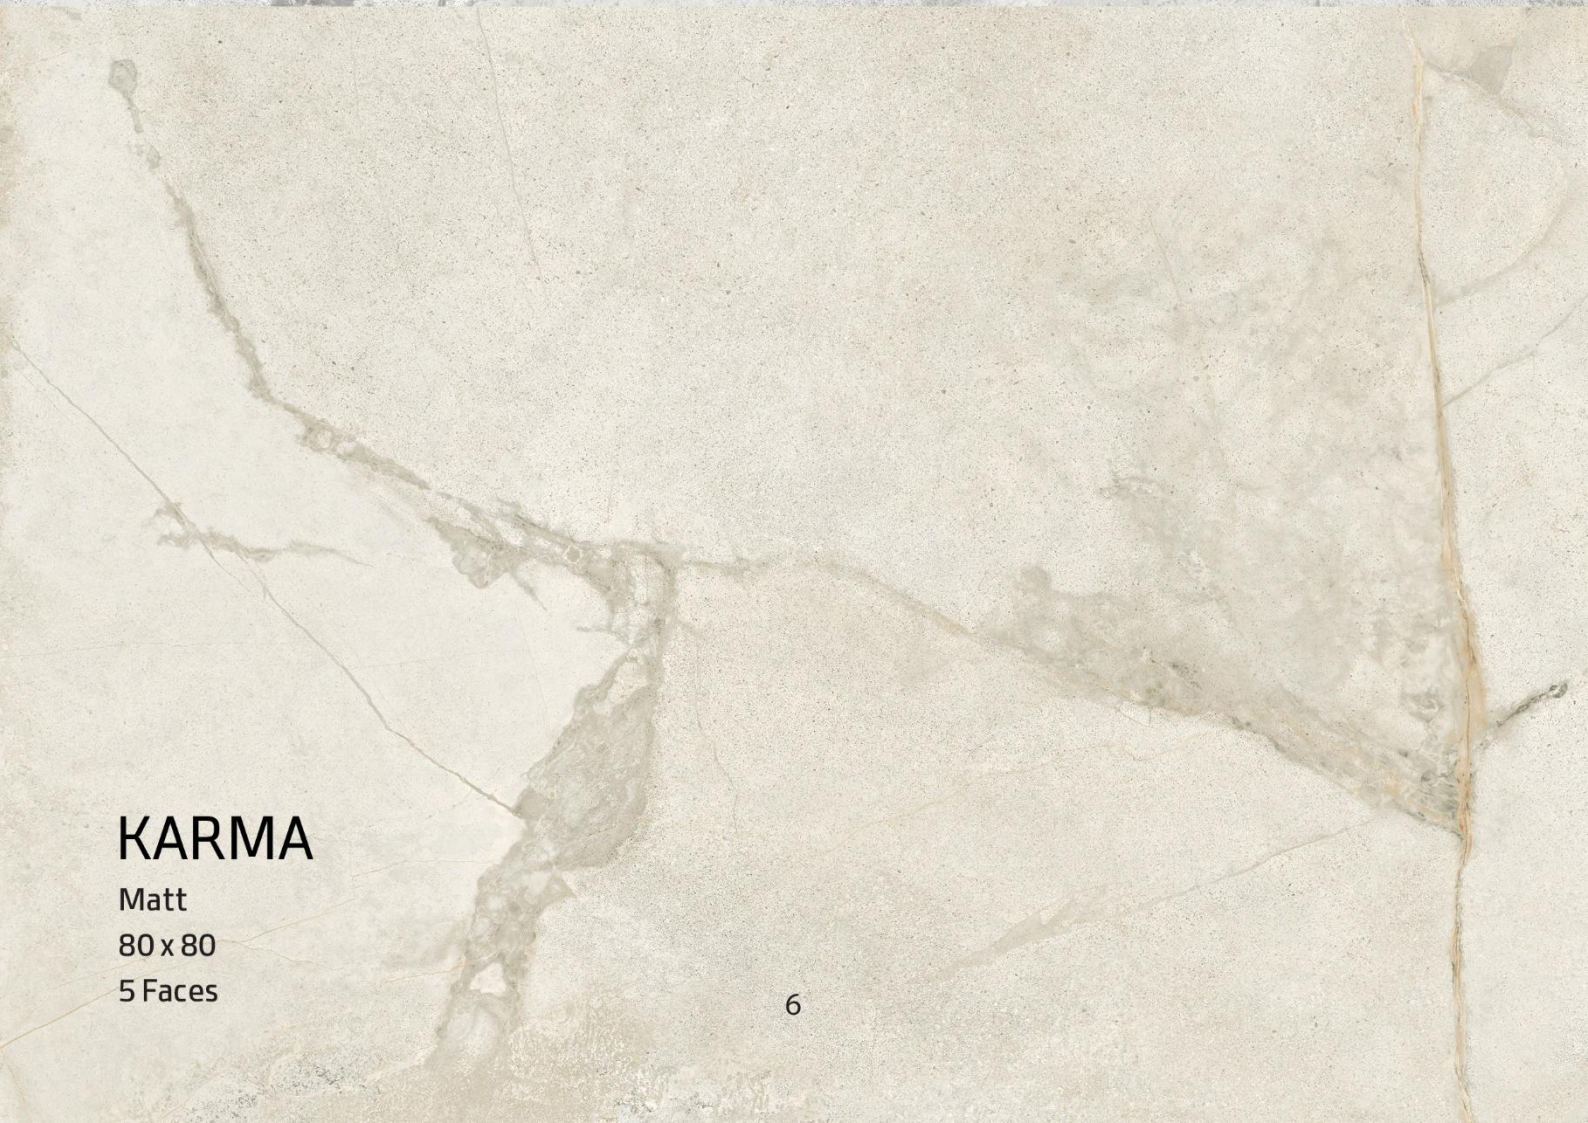

KARMA

Matt
80 x 80
5 Faces