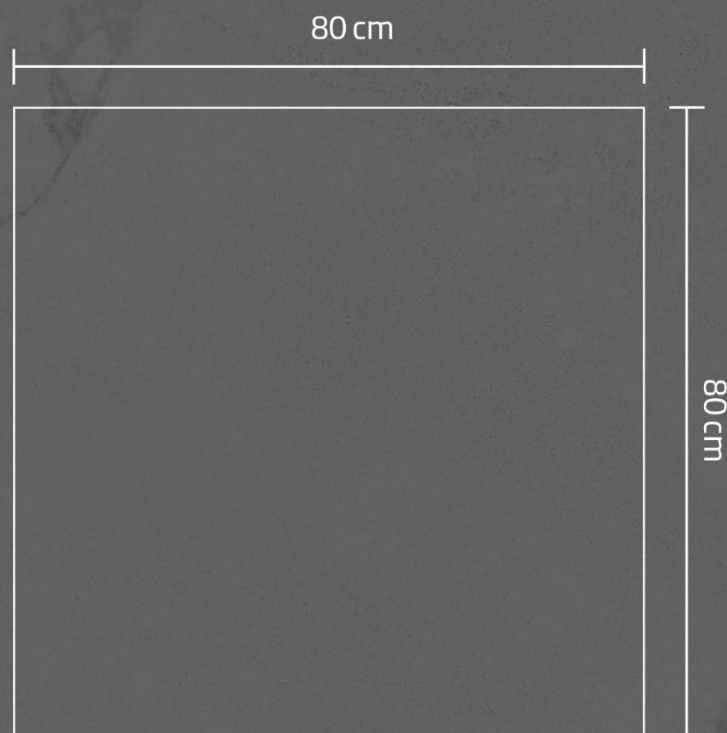

ستینا کاشی
SETINA TILE 
2026 CATALOGUE

800 x800 mm

Index by
800x800mm Porcelain

Benji	1-3
Karma	4-6
Liya	7-9
Saldo	10-12
Soomer	13-15

The 80×80 tiles offer the perfect balance of modern style and spatial harmony. With their symmetrical square shape, they create a clean, balanced look that makes any room feel open and well-designed. Built for high performance and easy maintenance, this collection is an ideal choice for creating a sophisticated atmosphere in both residential and commercial spaces.

800 x800 mm

BENJI

Polished

80 x 80

5 Faces

Wall Tile Floor Tile Porcelain Polished

Kitchen Toilet Bathroom Lobby

Living Room Rectified Indoor Restaurant Outdoor

SALDO

Polished

80 x 80

5 Faces

SALDO

Polished

80 x 80

5 Faces