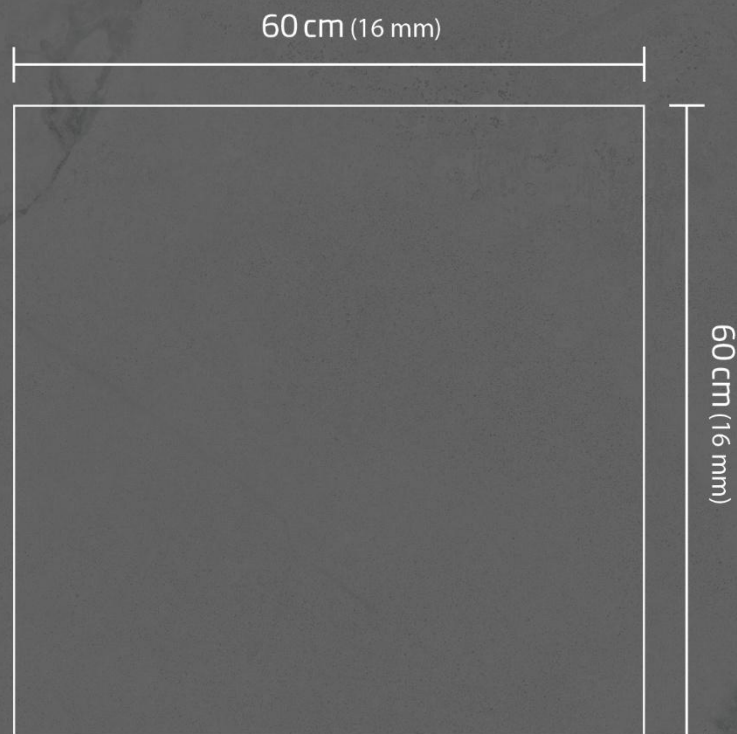

ستینا کاشی  
SETINA TILE   
2026 CATALOGUE

600 x600 mm (16 mm)

# Index by

600x600mm (16 mm ) Porcelain

---

Betisa

1-3

---

Davin

4-6

---

The 60×60 heavy-duty tiles are designed for ultimate strength and reliability. Featuring an enhanced thickness, these tiles are engineered to withstand high traffic, environmental exposure, and demanding conditions. They offer a stable, robust foundation without sacrificing style, making them the perfect choice for high-traffic indoor areas or durable outdoor applications.

600 x600 mm (16 mm)

Betisa  
Cream