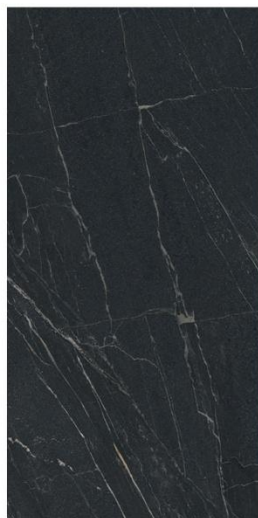

# AVITA

Polished  
60 x 120  
6 Faces

Carter  
Gray

Carter  
Charcoal