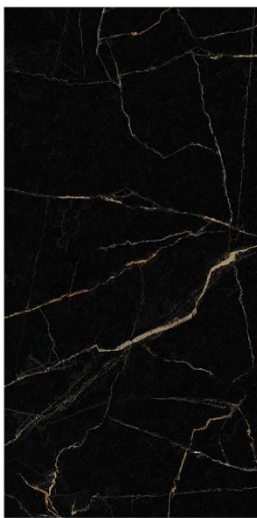

ALIQUE

Polished

60 x 120

6 Faces

Wall Tile Floor Tile Porcelain

Kitchen Toilet Bathroom

Polished Rectified Indoor

Restaurant Lobby Living Room Outdoor