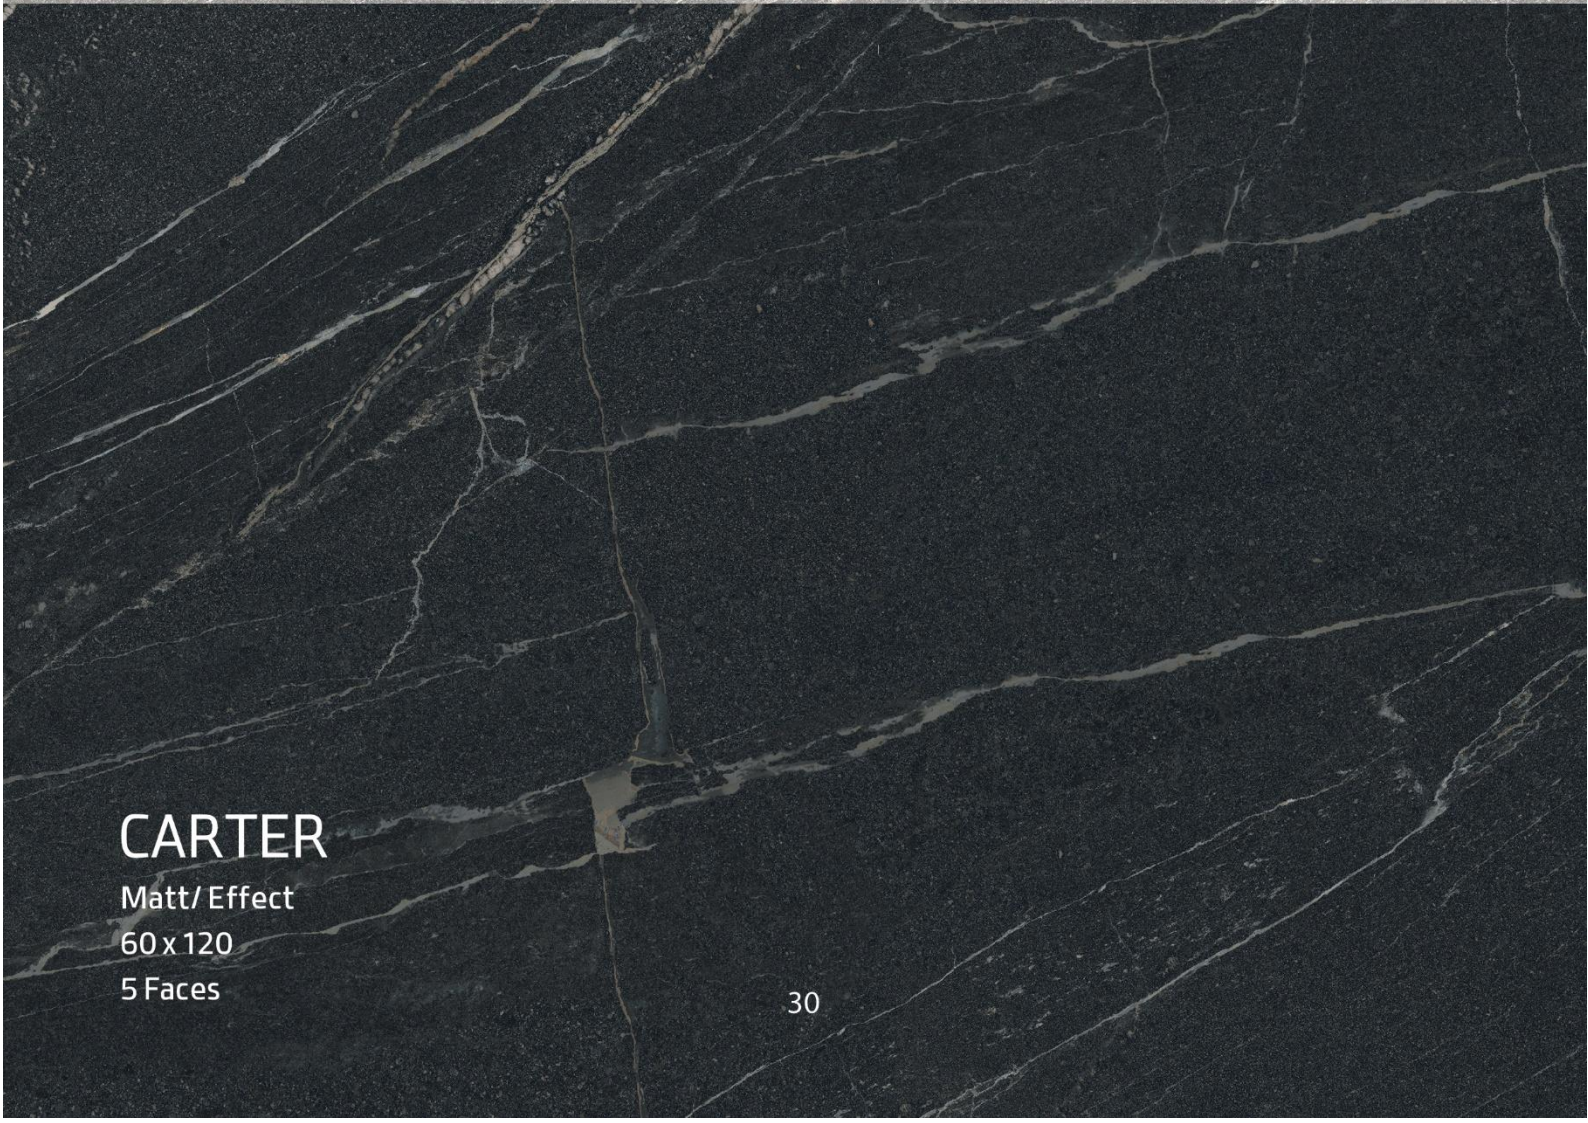

CARTER

Matt/ Effect

60x120

5 Faces