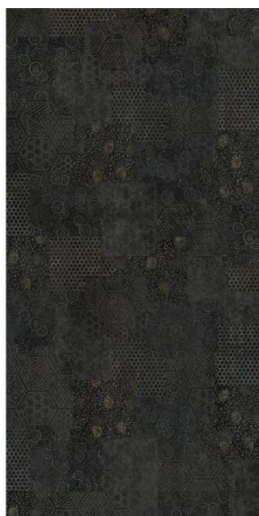

## DESMOND

Matt/ Effect

60x120

4 Faces

Dian  
Light Gray

Dian  
Charcoal Gray-Decor

Dian  
Charcoal Gray