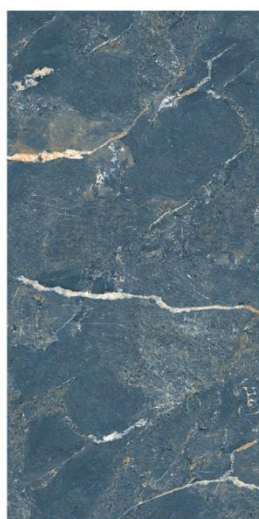

KYANITE

Polished

60 x 120

5 Faces

Wall Tile Floor Tile Porcelain

Kitchen Toilet Bathroom

Polished Rectified Indoor

Restaurant Lobby Living Room Outdoor