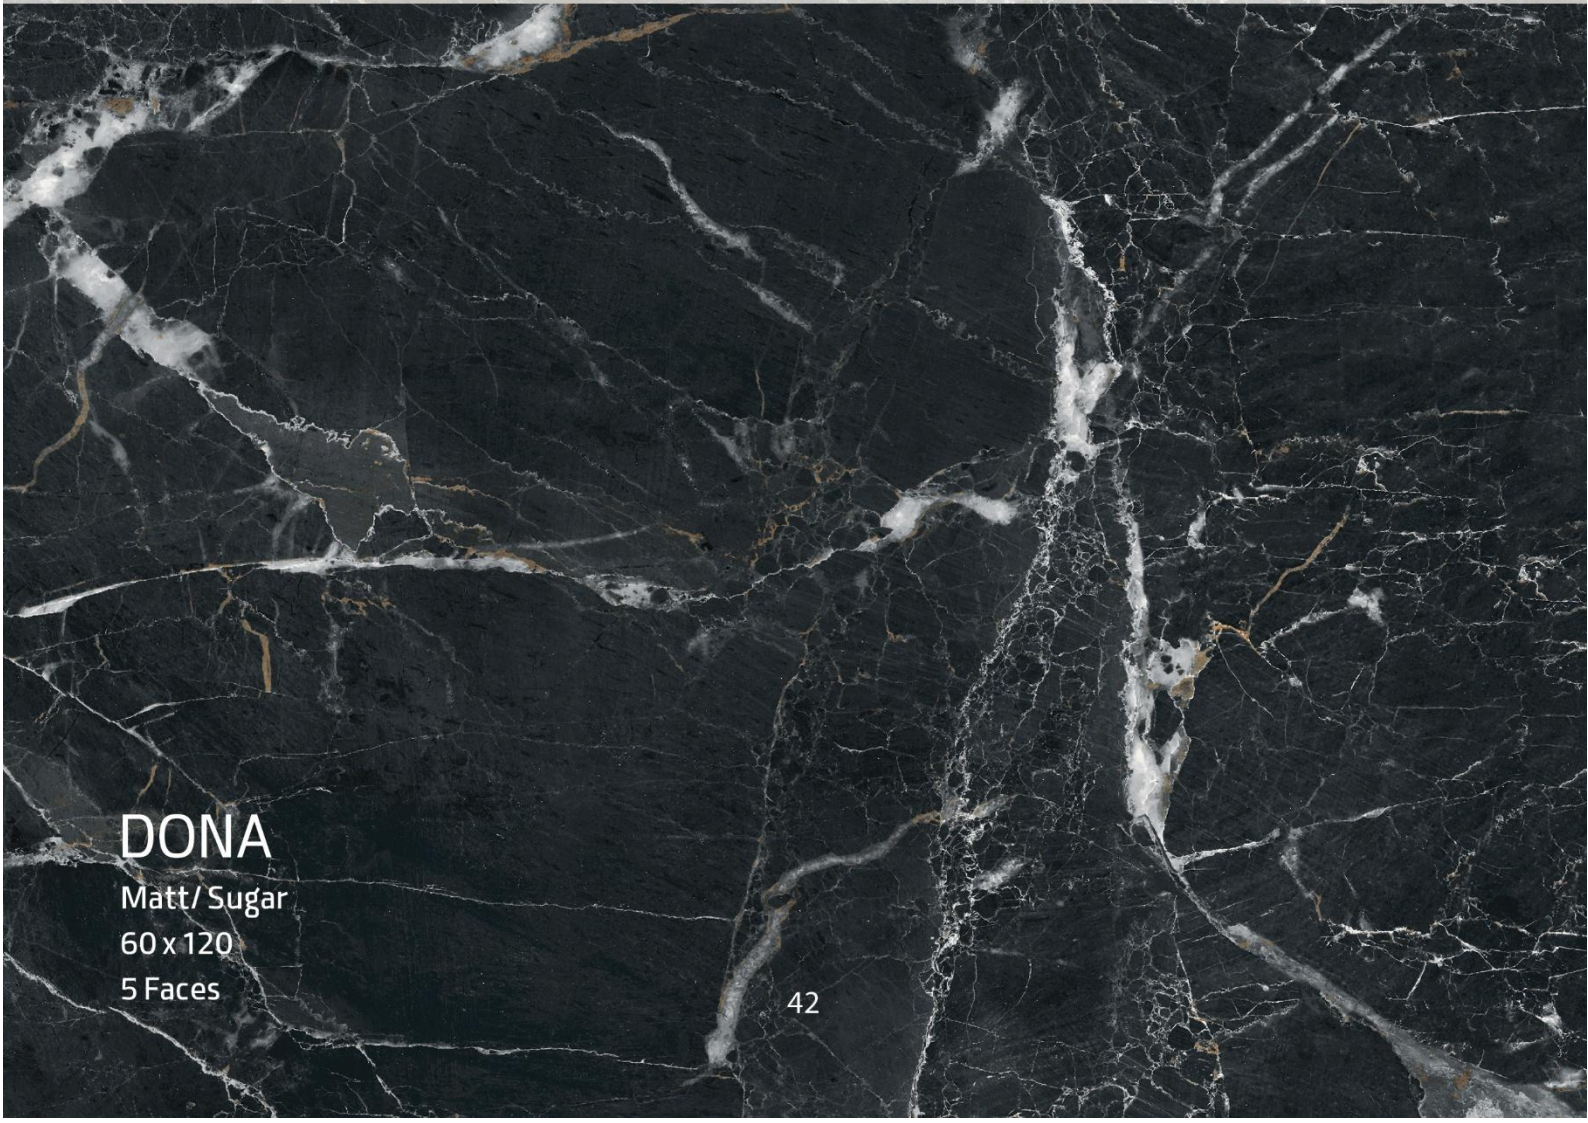

DONA

Matt/ Sugar

60 x 120

5 Faces