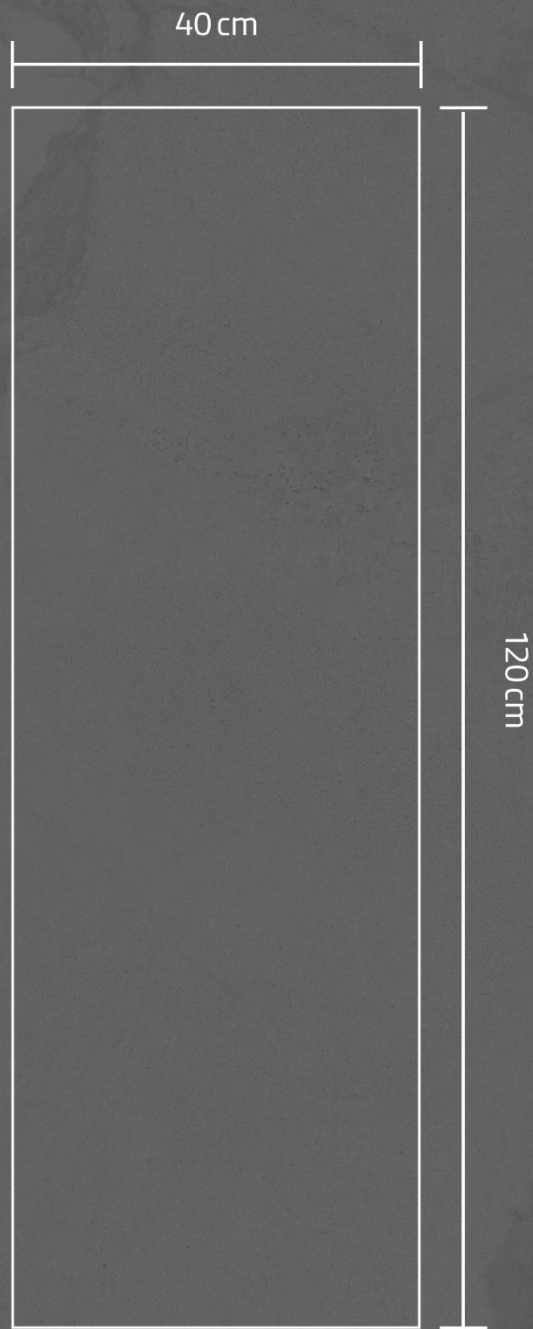

ستینا کاشی  
SETINA TILE   
2026 CATALOGUE

400 x1200 mm

**Index by**  
400x1200mm Porcelain

Basini	1-3
Betisa	4-6
Erika	7-9
Karma	10-12
Romano	13-15
Vilton	16-18

Enhance your interiors with the distinct proportions of our 40×120 tiles. This elongated, linear format is designed to add a sense of direction and rhythm to walls and floors, making spaces appear wider or taller. Whether creating a sleek feature wall or a modern, streamlined floor, these tiles combine sophisticated style with structural durability for a truly contemporary finish.

400 x1200 mm

Basini | Cream

Basini | Cream | 40x40

## BASINI

Matt  
40 x 120  
5 Faces

The background of the entire page is a light beige or cream-colored paper with a complex, organic marbled pattern. The pattern consists of irregular, vein-like shapes and swirls in shades of light brown, tan, and off-white, creating a natural, stone-like texture. The overall appearance is that of a high-quality, decorative paper used for book covers or endpapers.

**BASINI**

Matt

40x120

5 Faces

Betisa | Cream

Betisa | Cream | 40x40