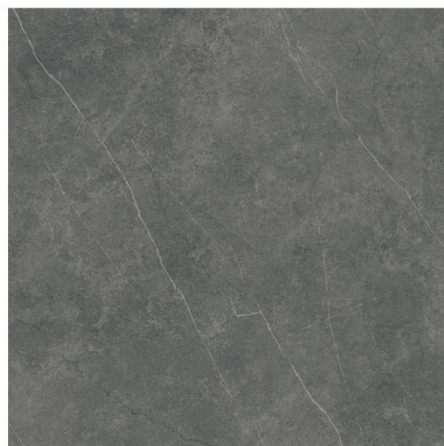

# NOLAN

Sugar | Semi polished

100 x 100

4 Faces

Rally  
Light Gray

Rally  
Dark Gray